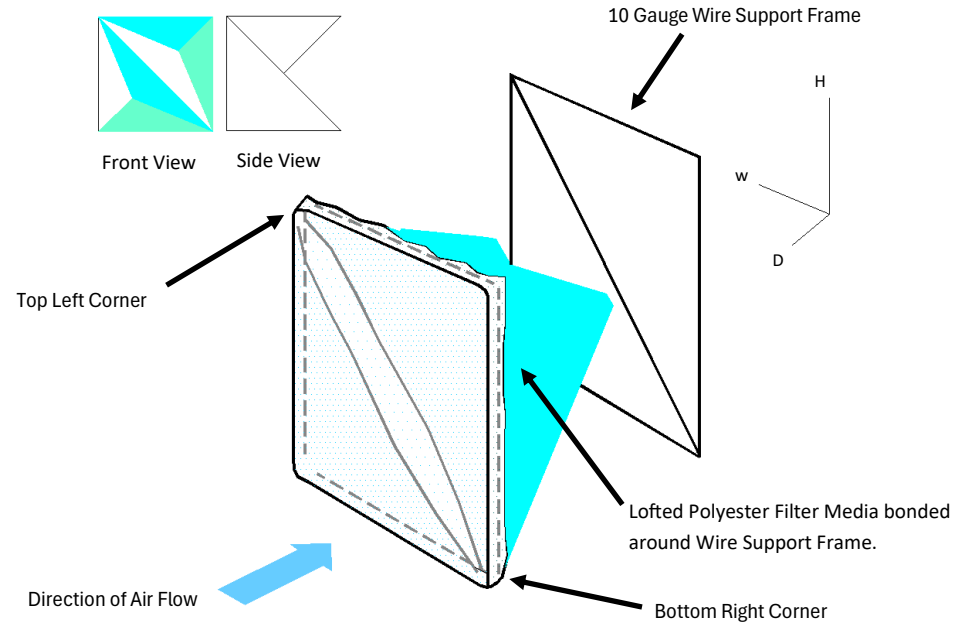

## Product Specifications and Performance Data

PolyCube™ DP Cube Technical Data	
Filter Construction	Polyester media bonded around support wire
Support Wire	10 Gauge "Bright Basic" wire frame support
Media	Per Price book specifications
Maximum Operating Temperature	200° F
Maximum Operating Humidity	1 00%
Recommended Final Resistance Paint Collection	.6" W.G.
Recommended Final Resistance Dust Collection	1" W.G.

Filter Dimensions (inches)	Square feet of Media
12x24x13	4.6
20x20X14	7.8
20X24X15	9.5
20X25X15	10
24X24X16	11.3

Note: Wire dimensions are 5/8" less than stated Nominal Dimensions.

## POLYCUBE™ DP

Filters perform best when all filters are installed in the same direction as shown

Air Entering

Air Exit