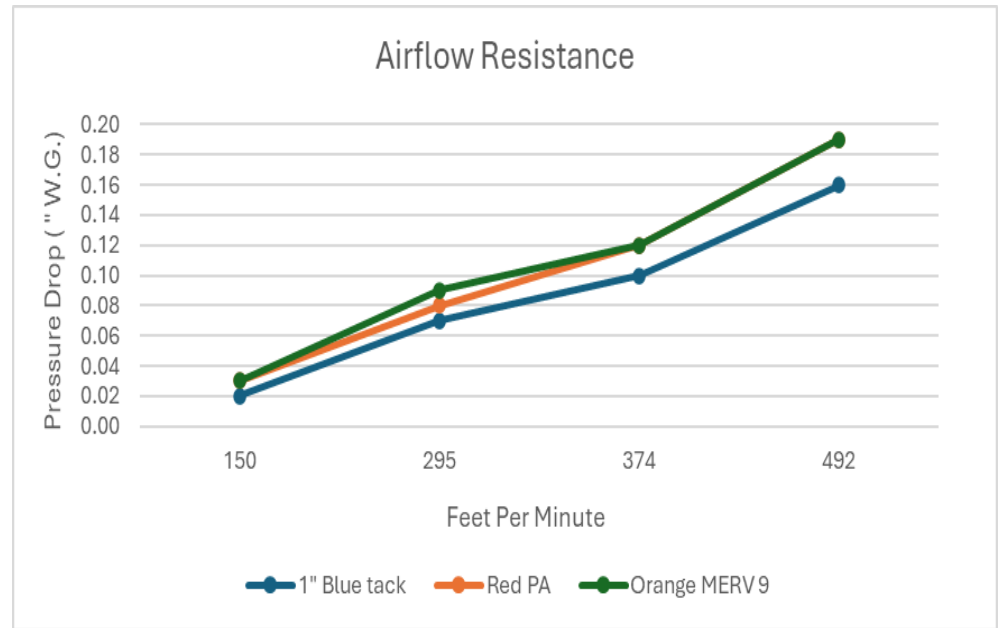

## Product Specifications and Performance Data

PolyCube™ DP Cube Technical Data	
Filter Construction	Polyester media bonded around support wire
Support Wire	10 Gauge "Bright Basic" wire frame support
Media	Per Price book specifications
Maximum Operating Temperature	200° F
Maximum Operating Humidity	1 00%
Recommended Final Resistance Paint Collection	.6" W.G.
Recommended Final Resistance Dust Collection	1" W.G.

## POLYCUBE™ DP

Filters perform best when all filters are installed in the same direction as shown

Air Entering

Air Exit