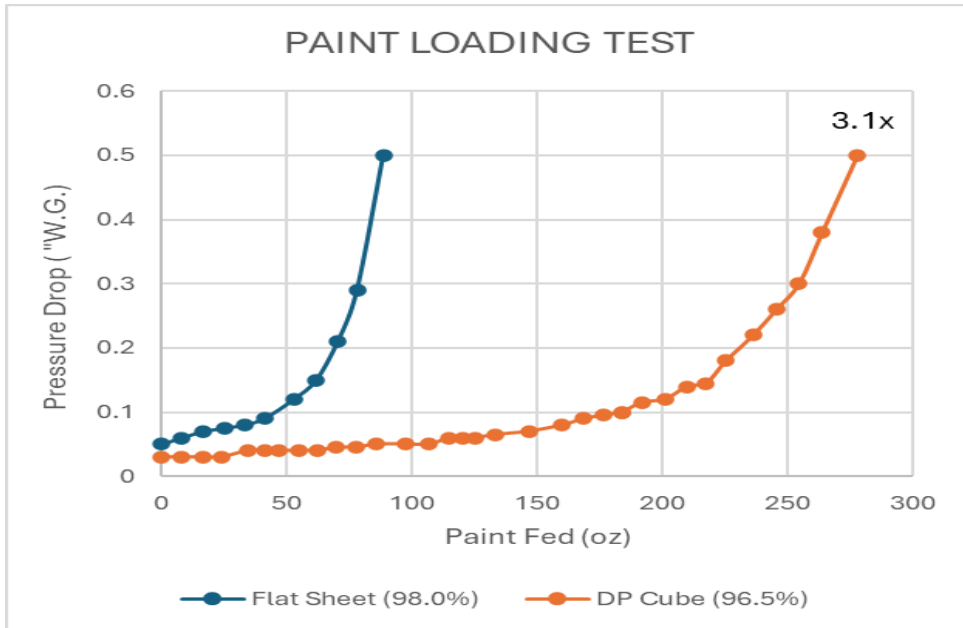

POLYCUBE™ DP 2 Pocket Filters

Product Specifications and Performance Data

PolyCube™ DP Cube Technical Data	
Filter Construction	Polyester media bonded around support wire
Support Wire	10 Gauge "Bright Basic" wire frame support
Media	Per Price book specifications
Maximum Operating Temperature	200° F
Maximum Operating Humidity	1 00%
Recommended Final Resistance Paint Collection	.6" W.G.
Recommended Final Resistance Dust Collection	1" W.G.

Filter Dimensions (inches)	Square feet of Media
12x24x13	4.6
20x20X14	7.8
20X24X15	9.5
20X25X15	10
24X24X16	11.3

Note: Wire dimensions are 5/8" less than stated Nominal Dimensions.